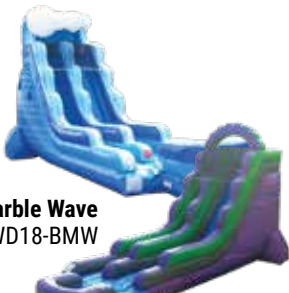

COMMERCIAL INFLATABLES

Rainbow
K-XSL-WD18-RX

Blue Marble Wave
K-XSL-WD18-BMW

Modular Rainbow K-XSL-WD18-RBM

Purple Marble
K-XSL-WD18-PM

See page 15 for info on Modular Panels!

18' Water Slides

\$1,999.99 ~~\$2,899.99~~