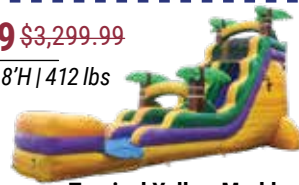

\$2,899.99 ~~\$3,799.99~~

35'L x 13.5'W x 18.5'H
475 lbs

Purple Marble
K-XSL-WD18DBLR-PTM
Yellow Marble
K-XSL-WD18DBLR-YTM

Green Marble
K-XSL-WD18DBLR-GTM

Tropical Green Marble
K-XSL-WD18-GTM

Tropical Purple Marble
K-XSL-WD18-PTM